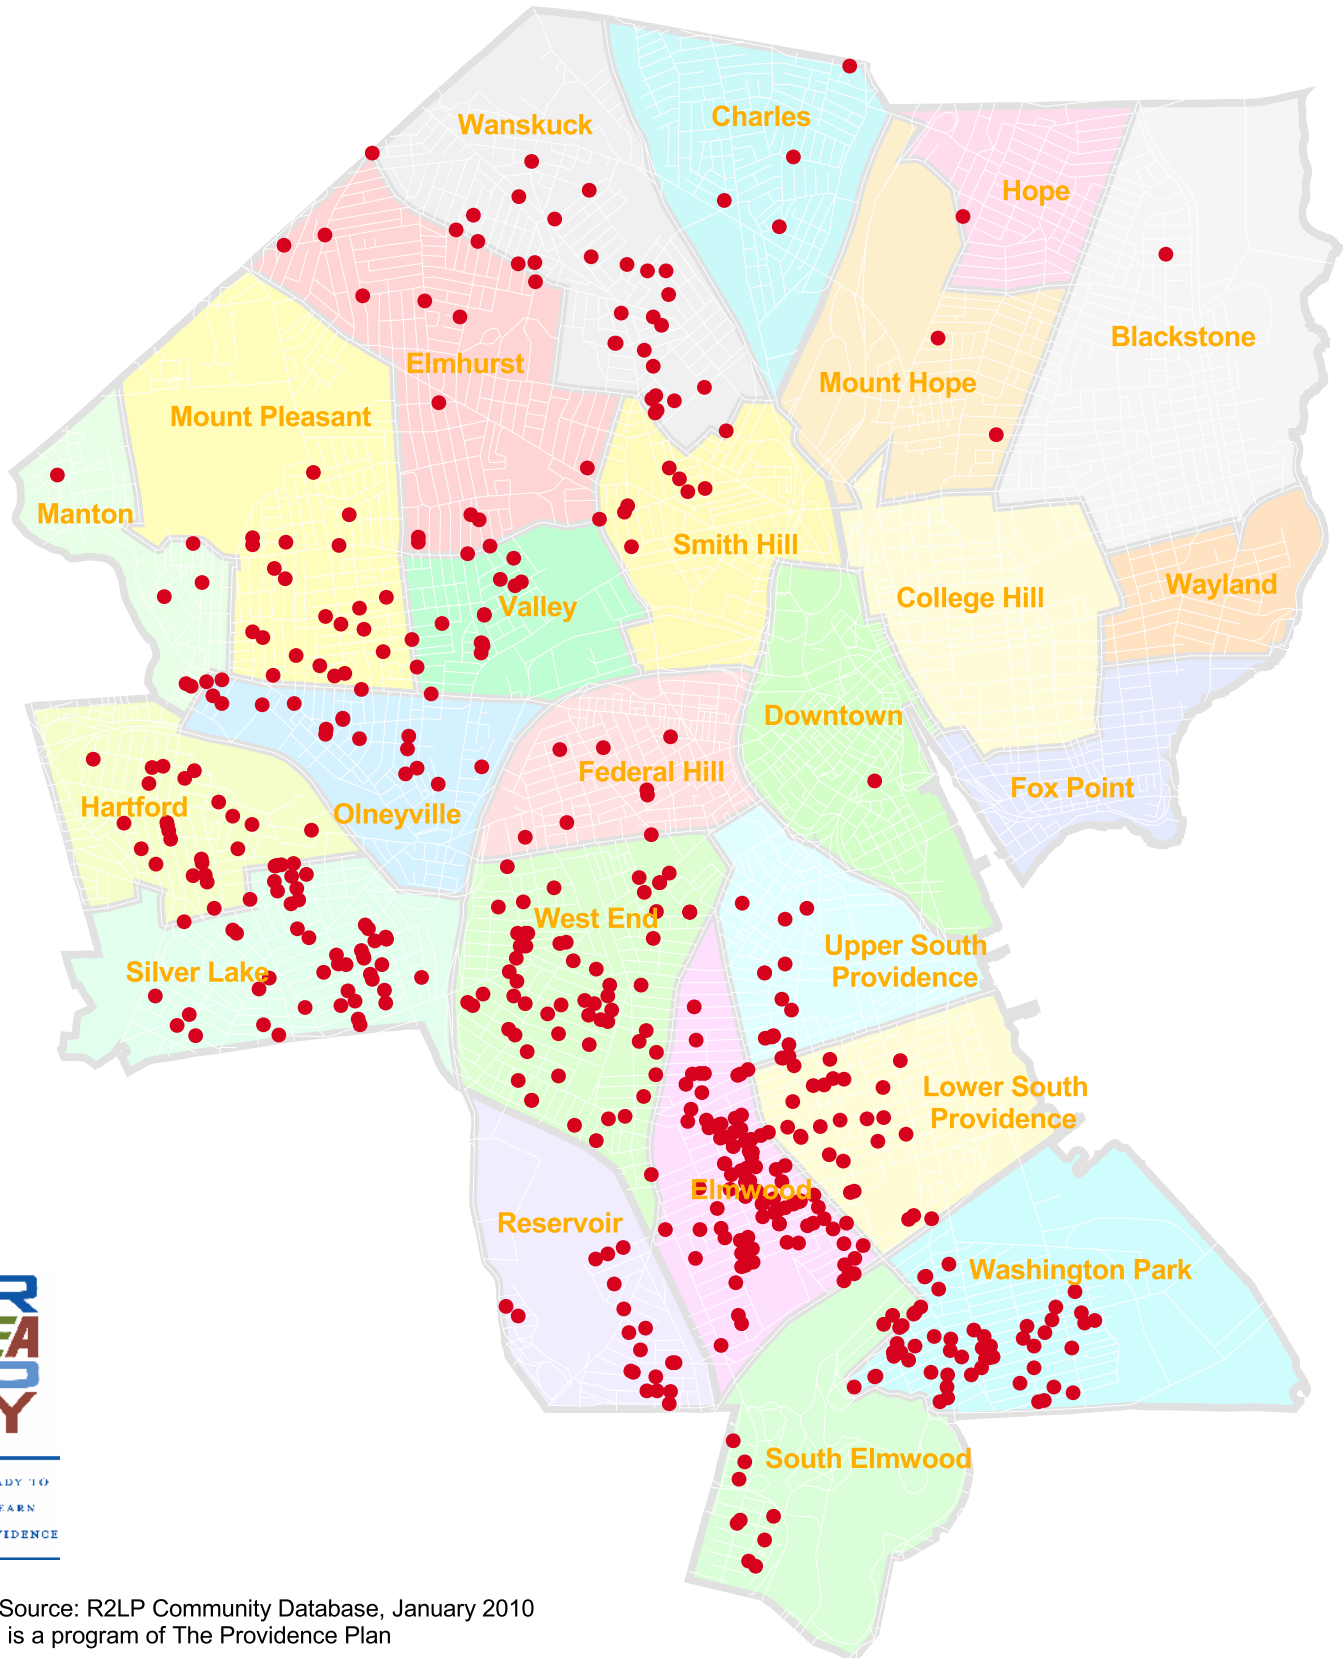

Family Child Care Providers in Providence

as of November 2009

The RI Department of Children, Youth, and Families certified all home-based child care providers in the state and routinely provides R2LP with data. As of November 2009 there were 488 certified family child care providers in Providence whose addresses are displayed on this map. This is a decrease of 37% from the 780 family child care providers licensed as of September 2007 when reduced eligibility for the RI Child Care Assistance Program took effect.

READY TO
LEARN
PROVIDENCE