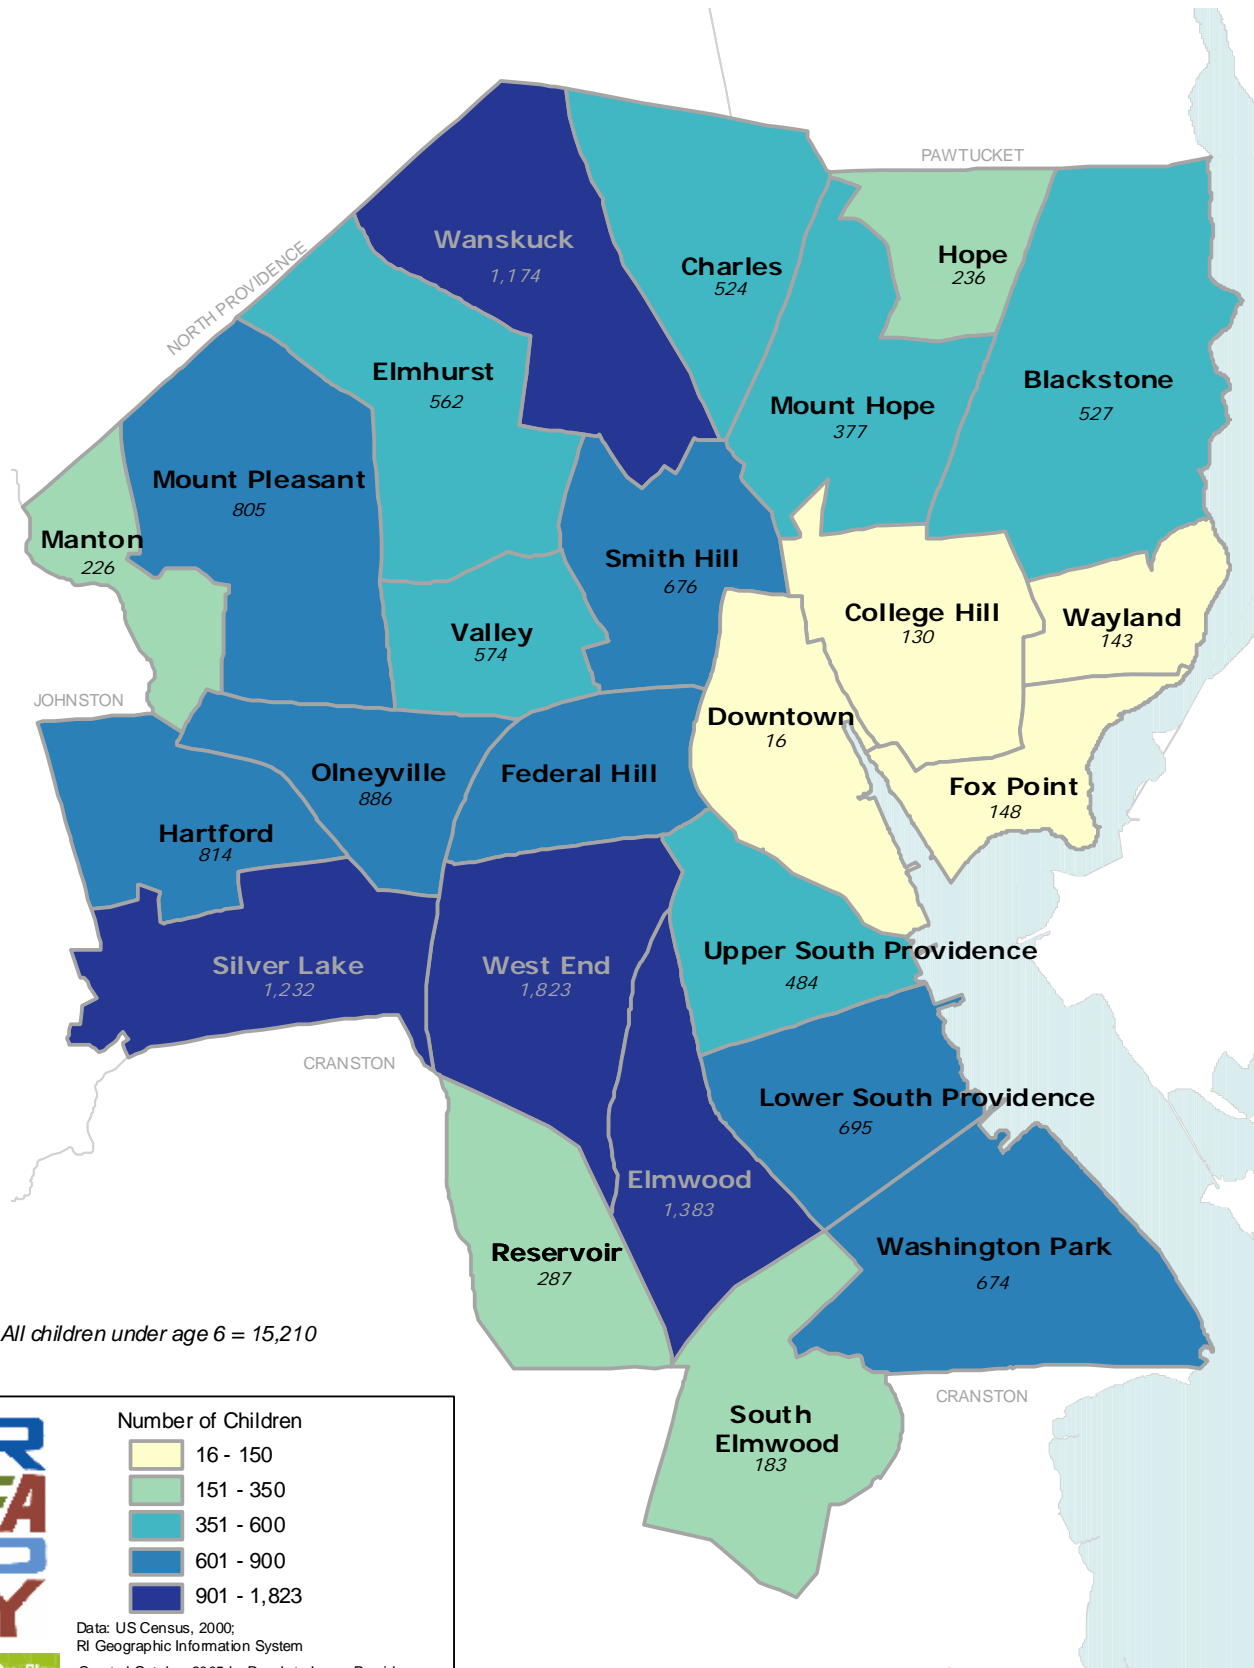

Population Under Age 6 by Neighborhood

Providence, Rhode Island

Number of Children

- 16 - 150
- 151 - 350
- 351 - 600
- 601 - 900
- 901 - 1,823

Data: US Census, 2000;
RI Geographic Information System

Created October 2005 by Ready to Learn Providence

R2LP is a program of The Providence Plan