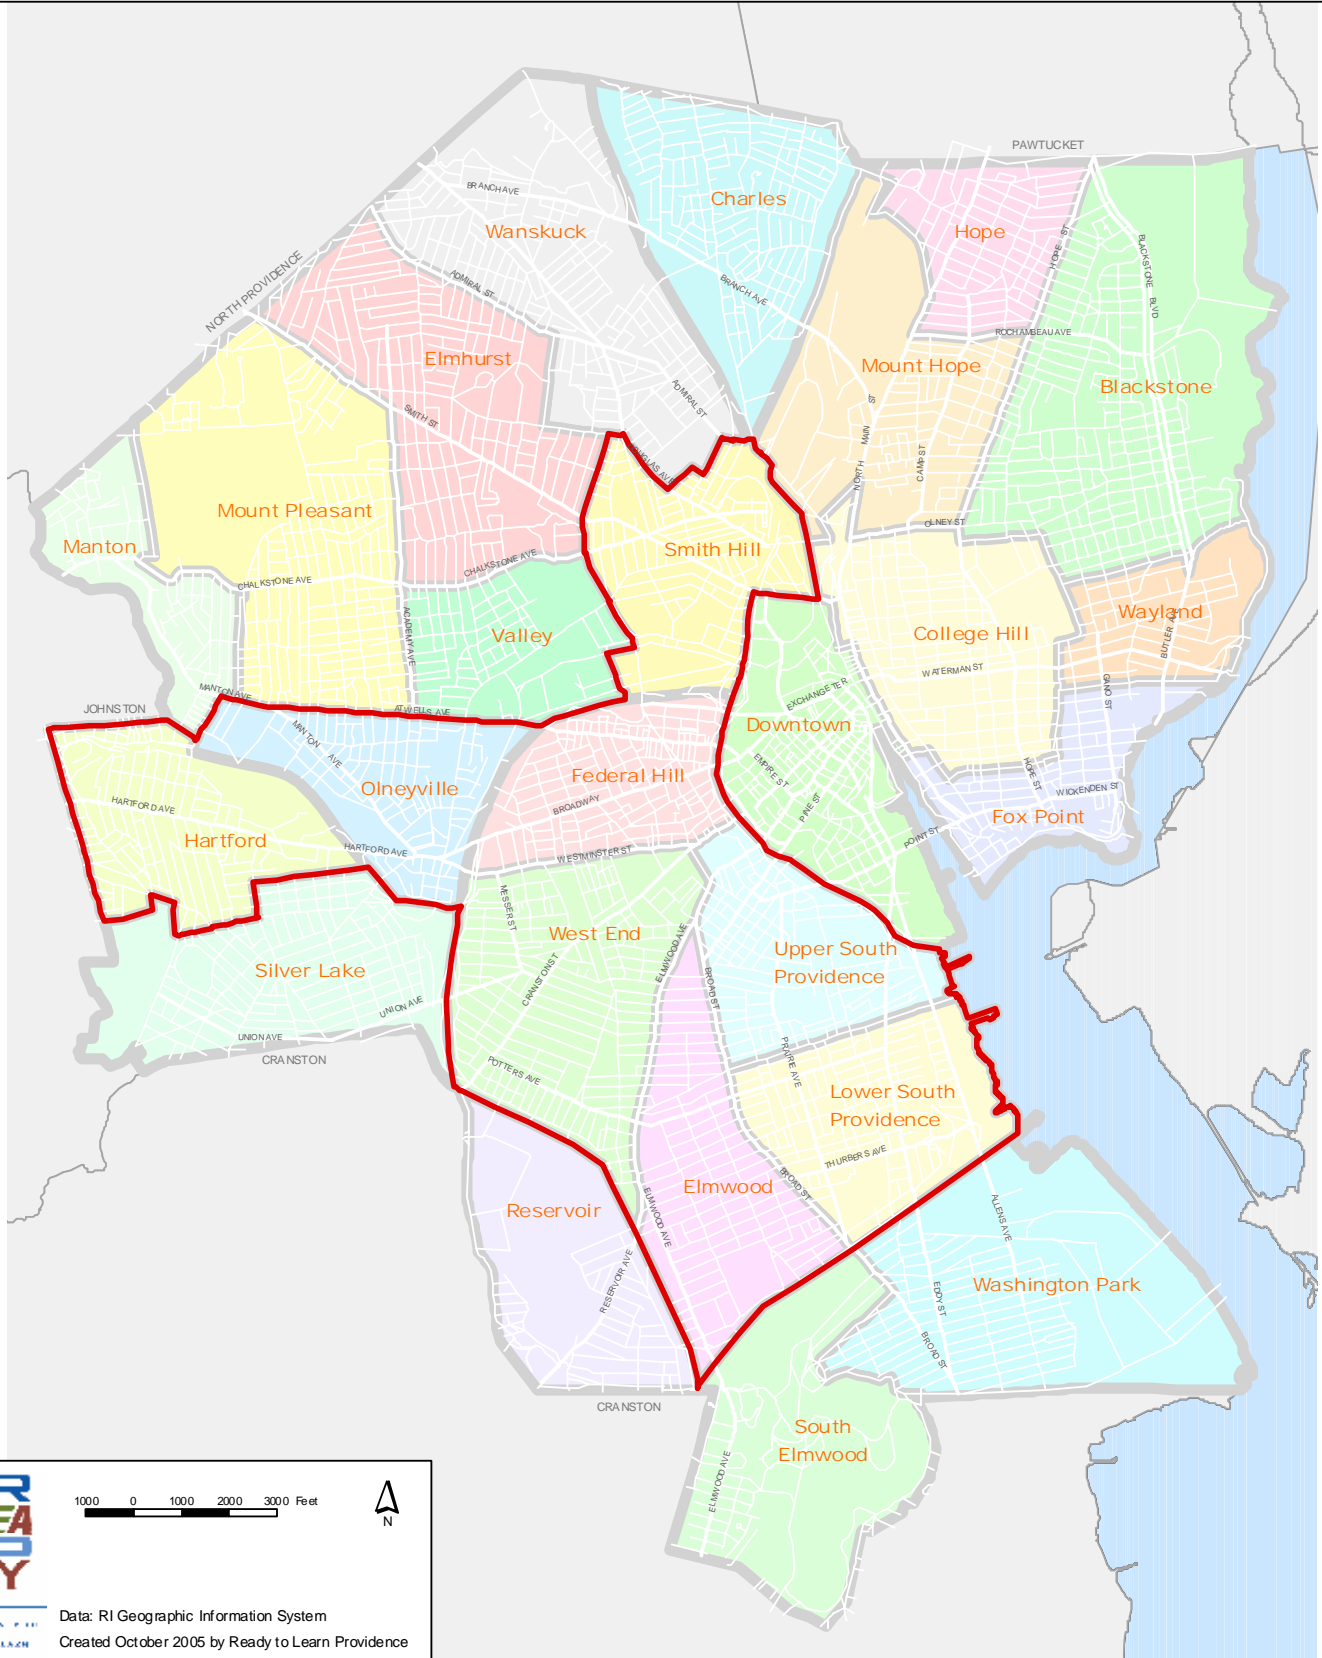

Ready to Learn Providence's Target Area

Providence, Rhode Island

1000 0 1000 2000 3000 Feet

Data: RI Geographic Information System
Created October 2005 by Ready to Learn Providence

R2LP is a program of The Providence Plan