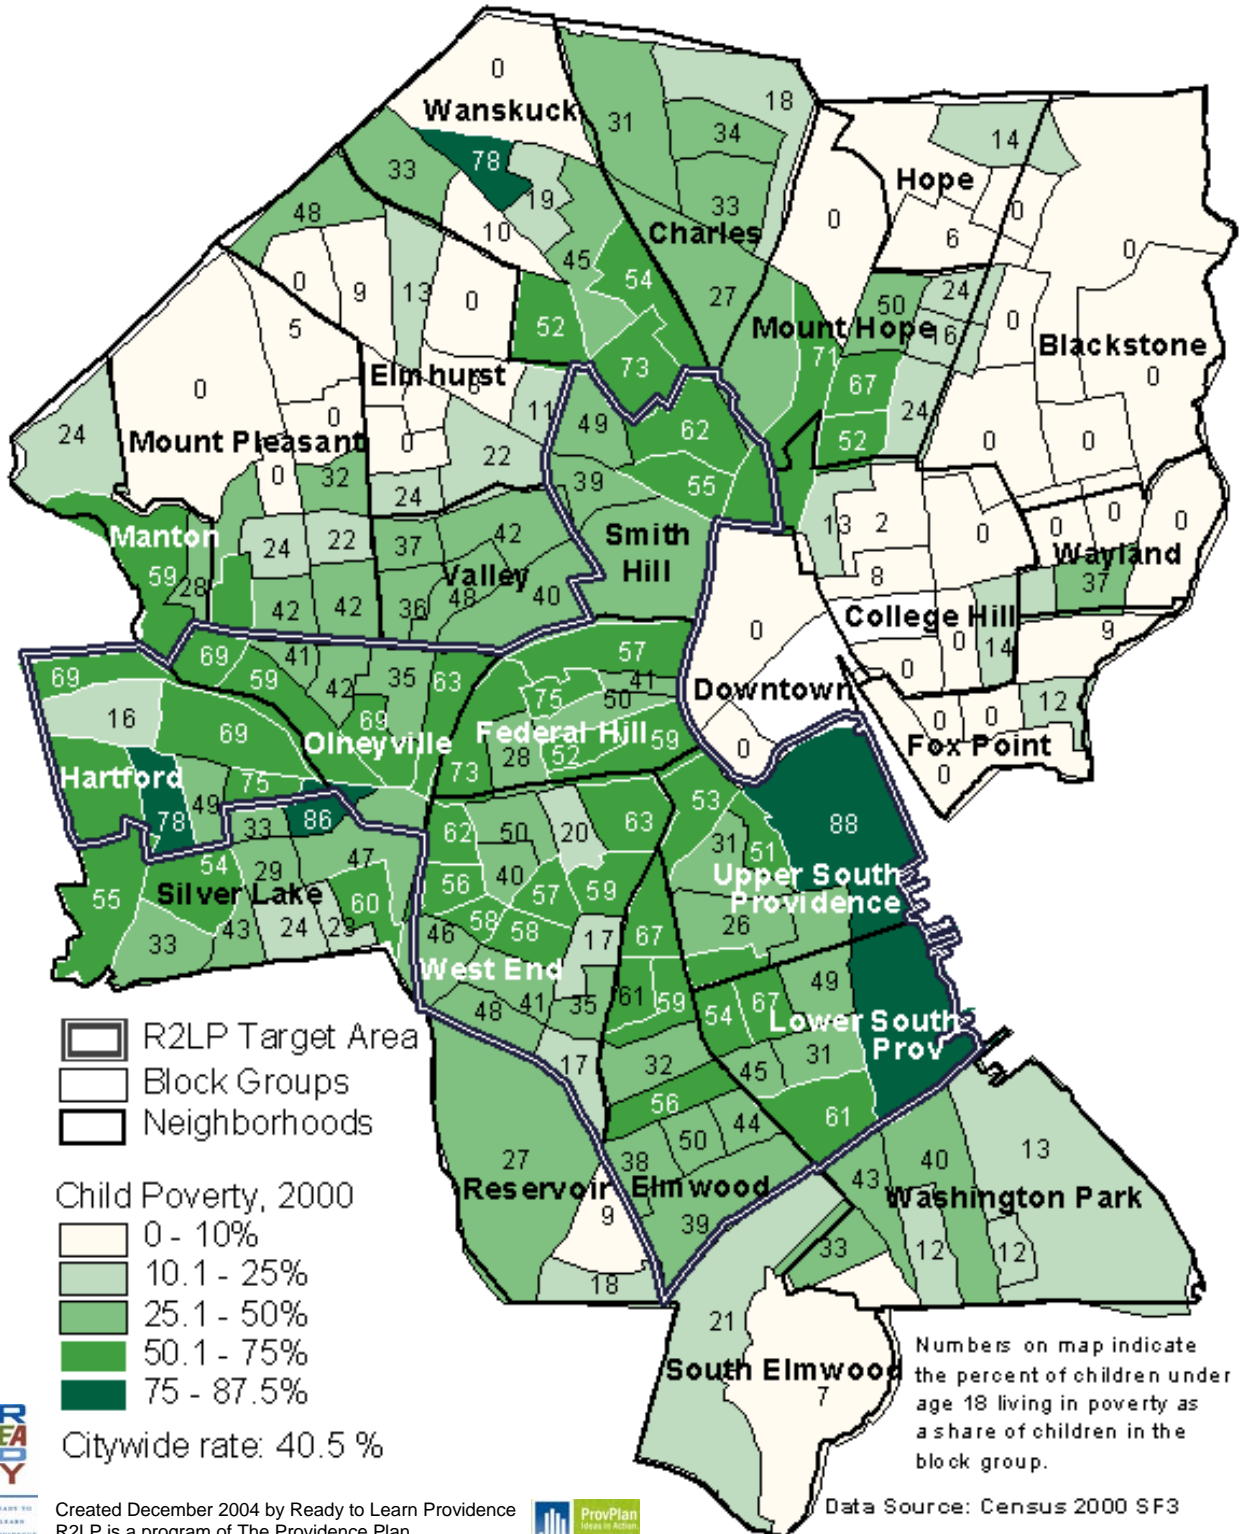

Poverty Among Children under Age 18 (1999)

Providence, Rhode Island

Created December 2004 by Ready to Learn Providence
R2LP is a program of The Providence Plan