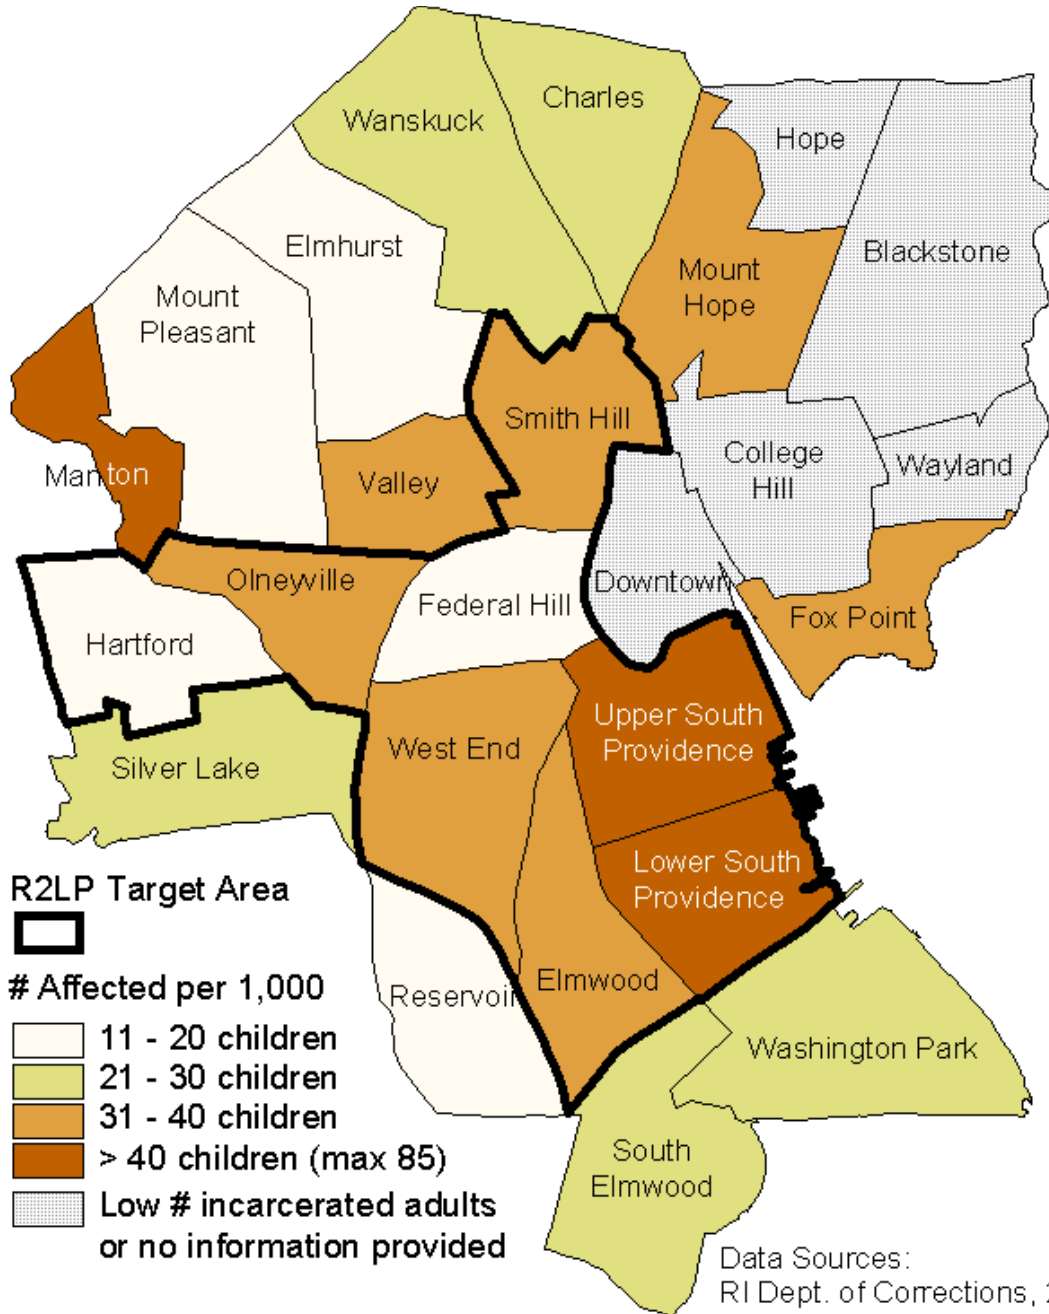

Children with incarcerated parents per 1,000 children in neighborhood

Providence, Rhode Island

READY TO
LEARN
PROVIDENCE

Created December 2004 by Ready to Learn Providence
R2LP is a program of The Providence Plan