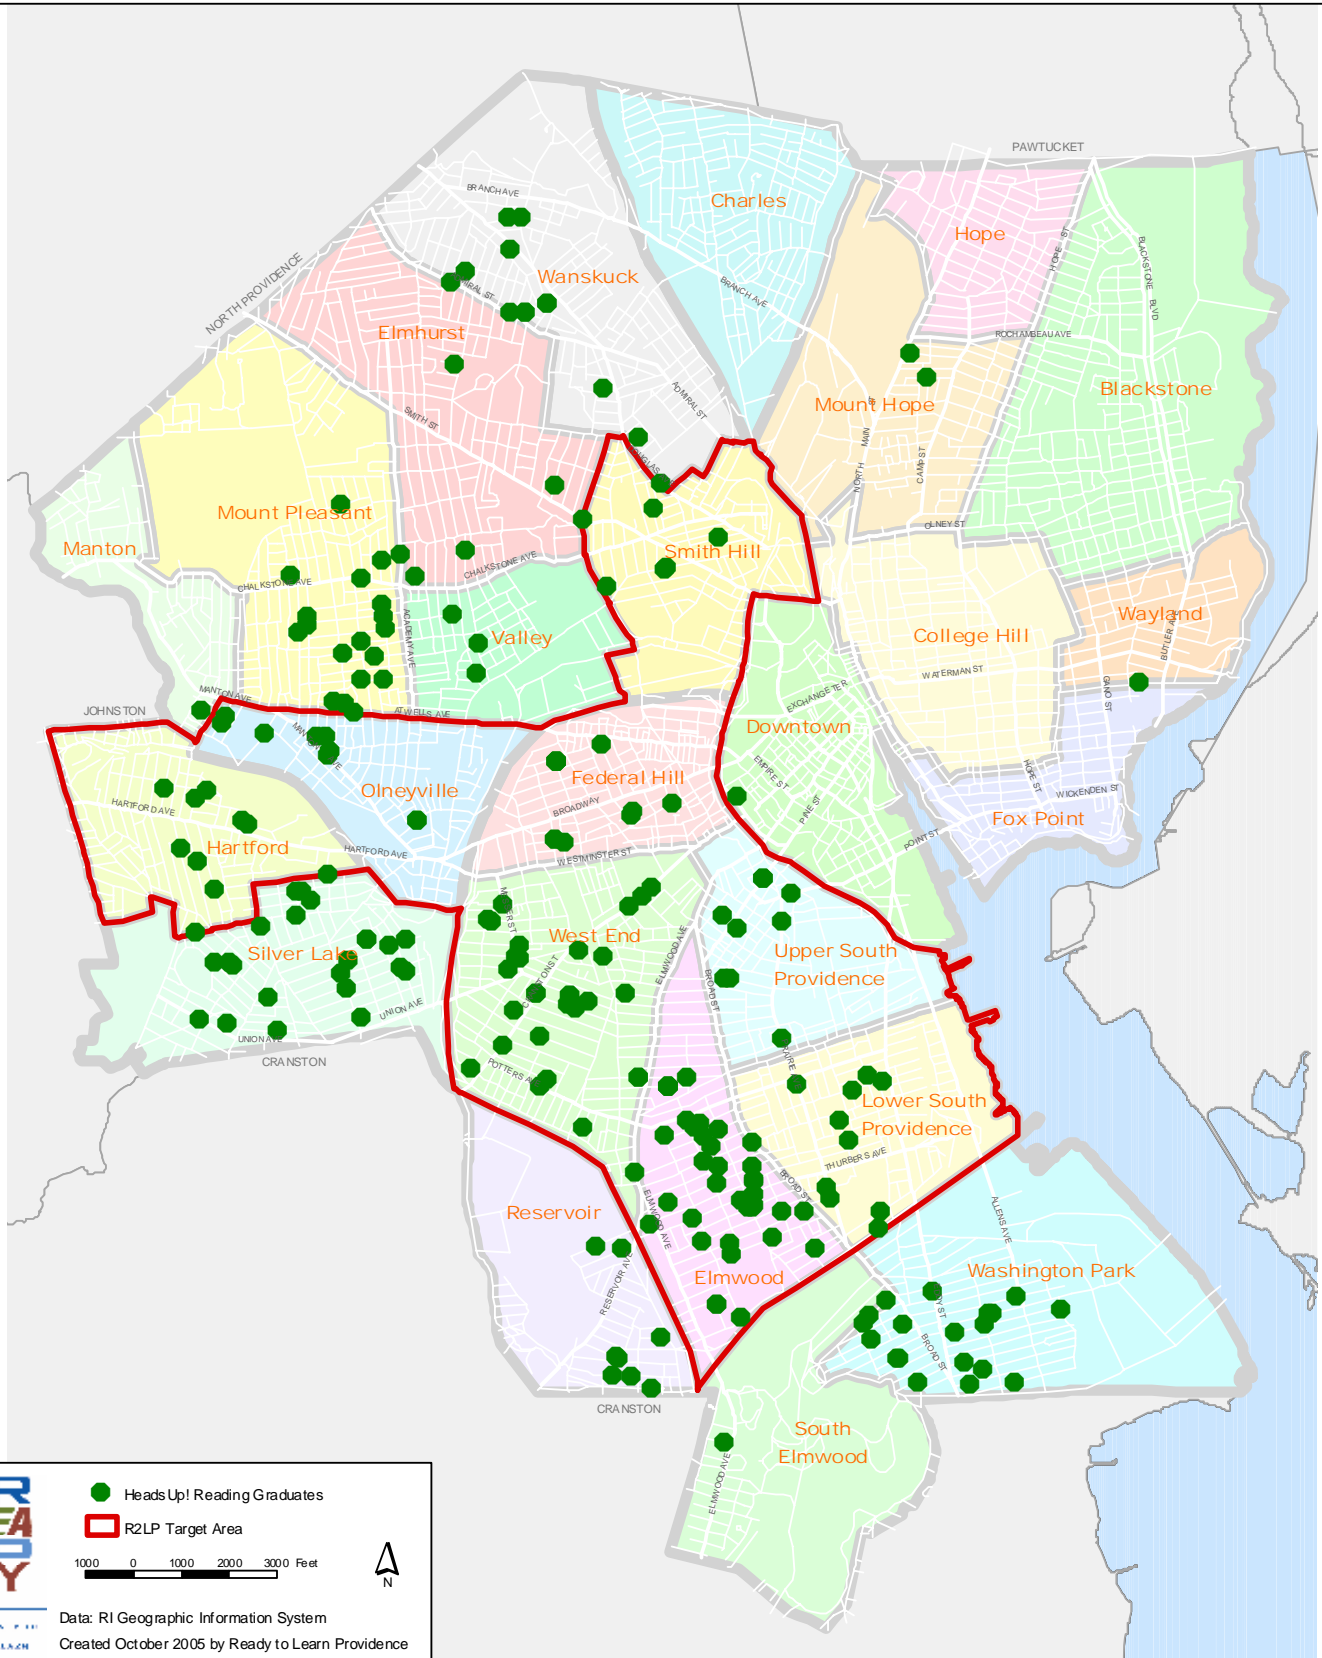

Distribution of R2LP's HeadsUp! Reading Graduates

Includes 239 graduates of sessions from September 2003 - August 2005

READY

- HeadsUp! Reading Graduates
- ▭ R2LP Target Area

1000 0 1000 2000 3000 Feet

▲ N

Data: RI Geographic Information System
Created October 2005 by Ready to Learn Providence

R2LP is a program of The Providence Plan

ProvyPlan
It's a P. Plan