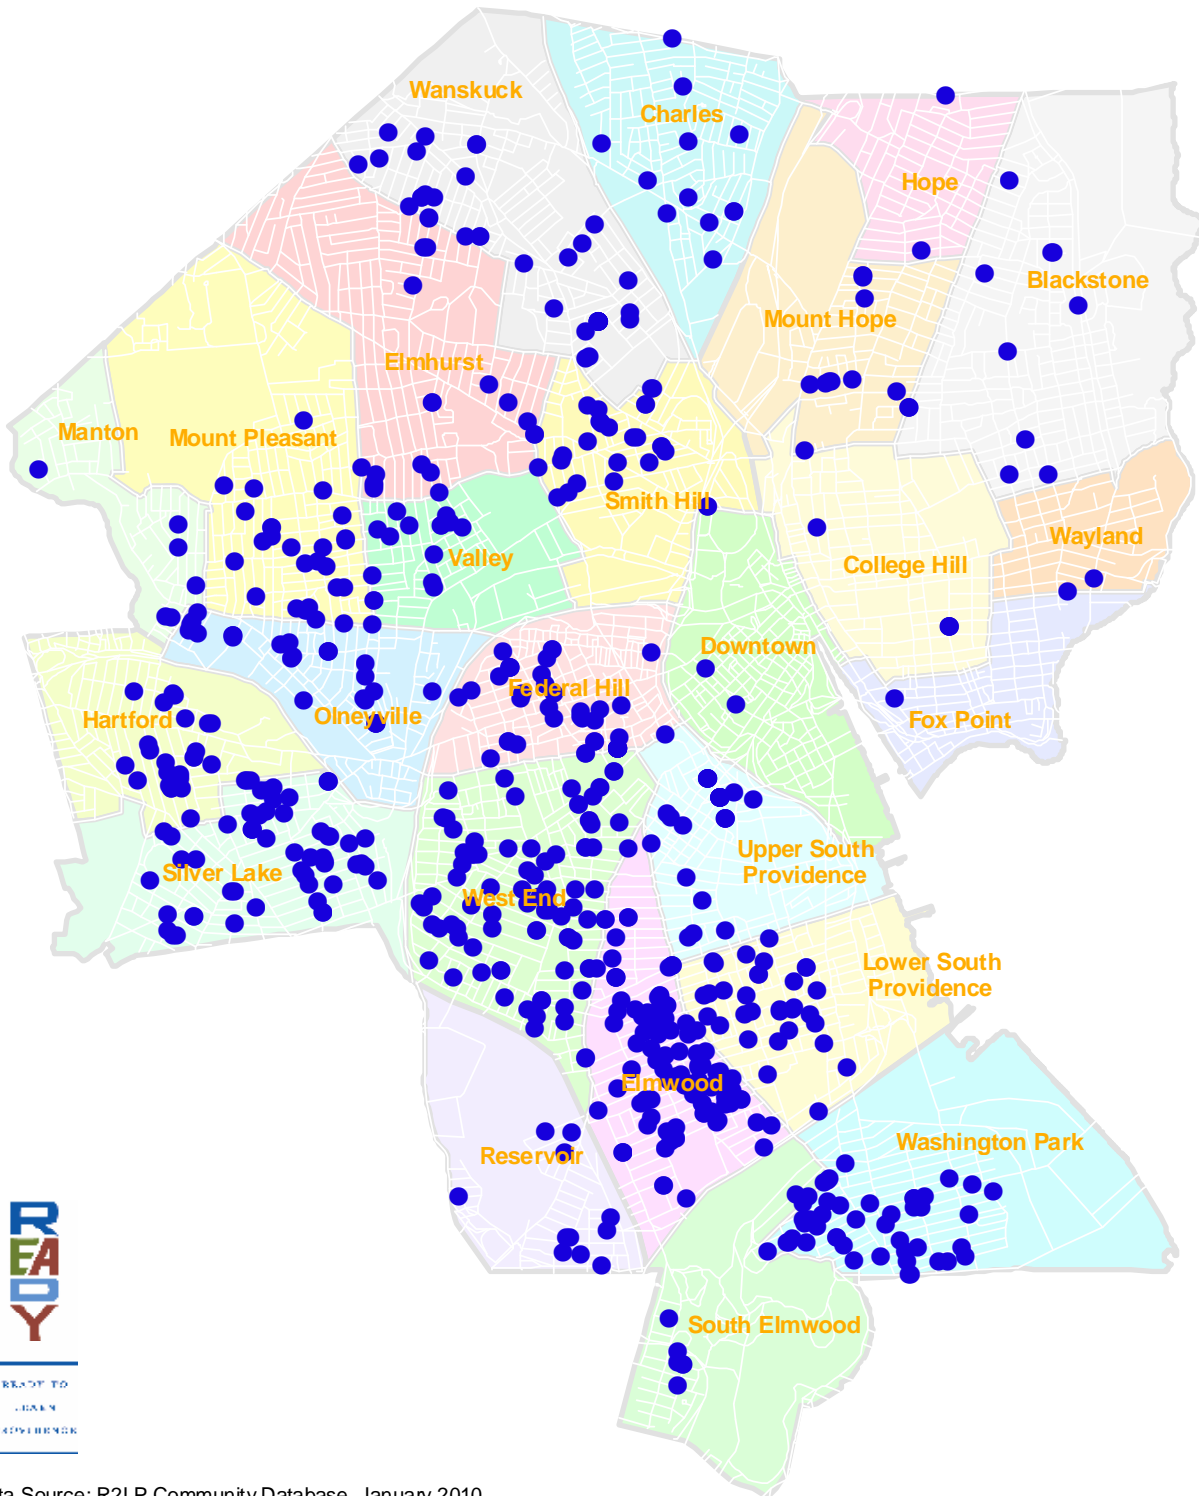

Graduates of R2LP's HeadsUp! Reading Course, 2003-2009

742 individuals successfully completed R2LP's 45-hour HeadsUp! Reading course between September 2003 and December 2009. This map displays the home or work address of 657 of those participants who live or work in Providence.

Data Source: R2LP Community Database, January 2010
R2LP is a program of The Providence Plan