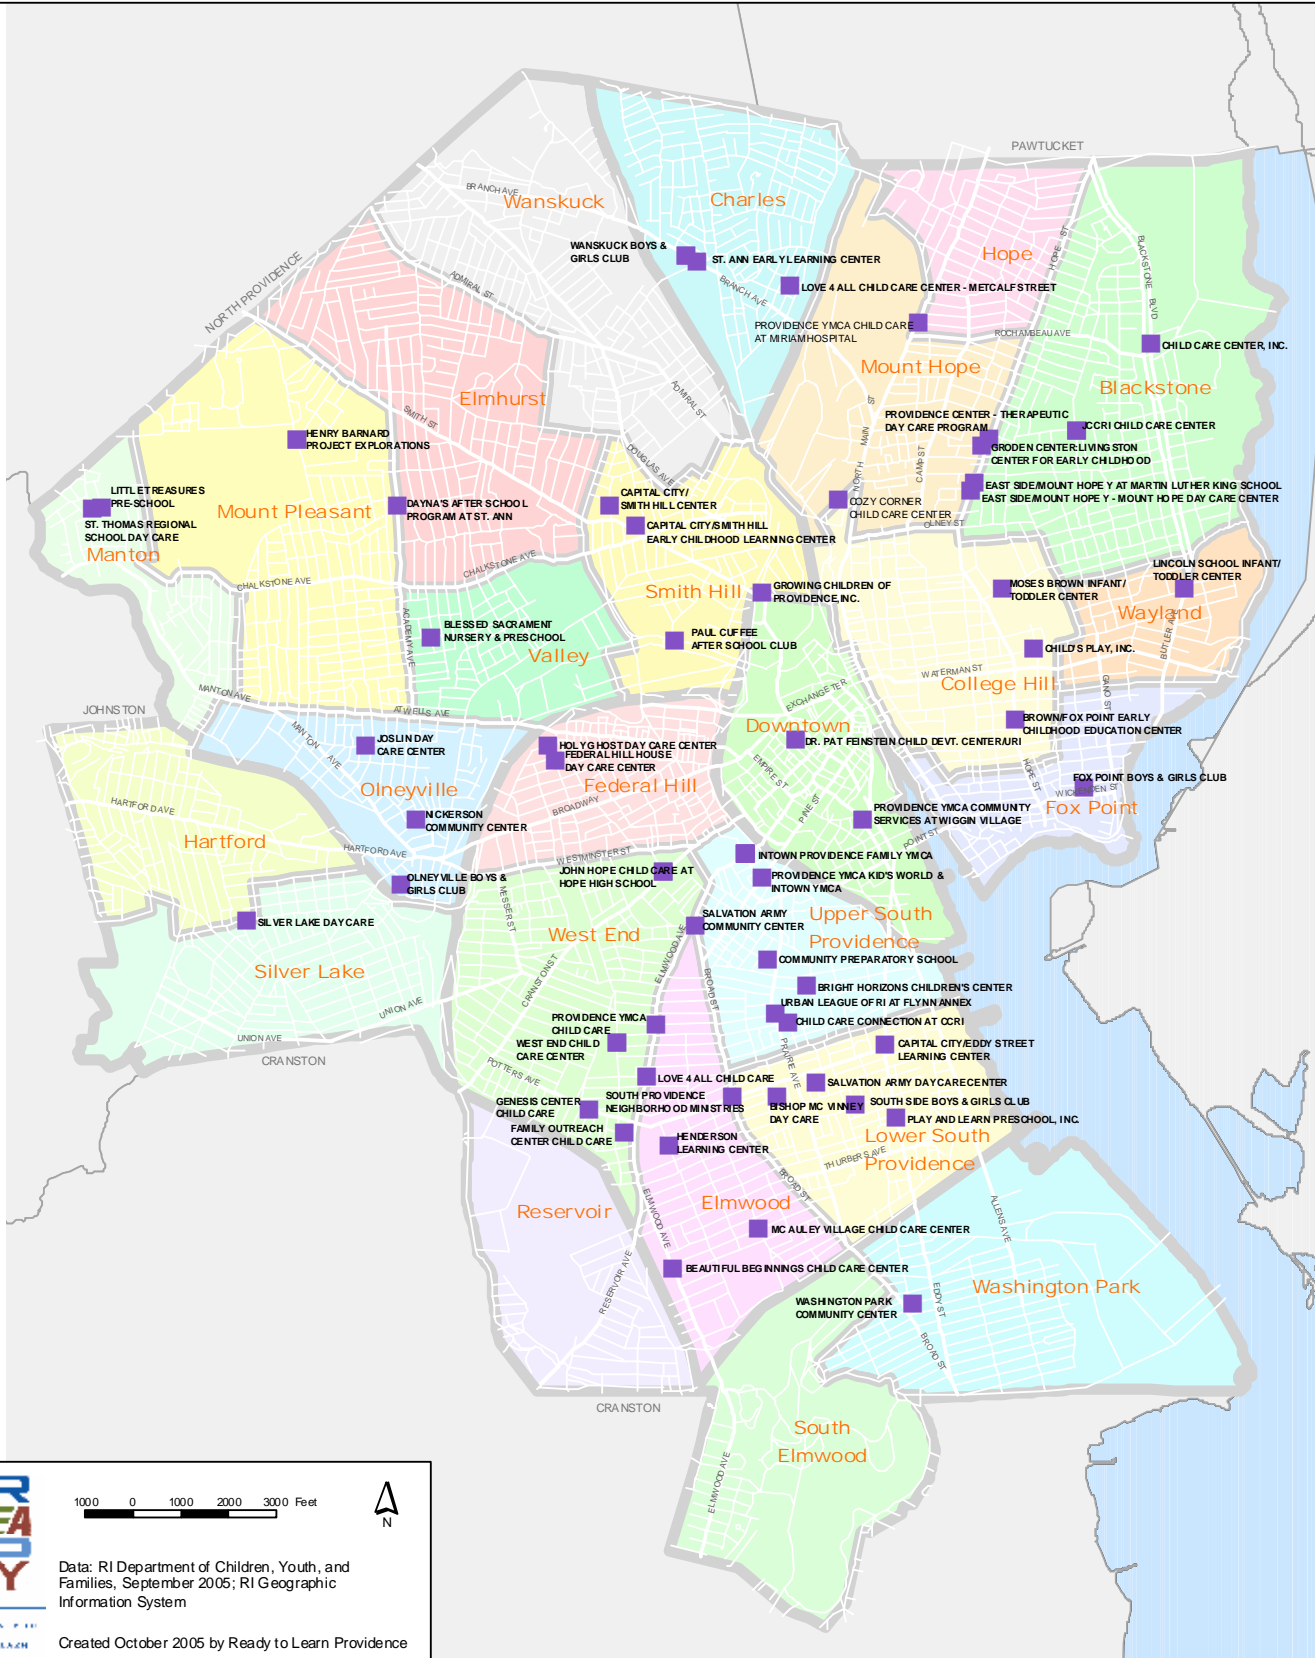

Locations of Licensed Child Care Centers

Providence, Rhode Island

1000 0 1000 2000 3000 Feet

Data: RI Department of Children, Youth, and Families, September 2005; RI Geographic Information System

Created October 2005 by Ready to Learn Providence

R2LP is a program of The Providence Plan